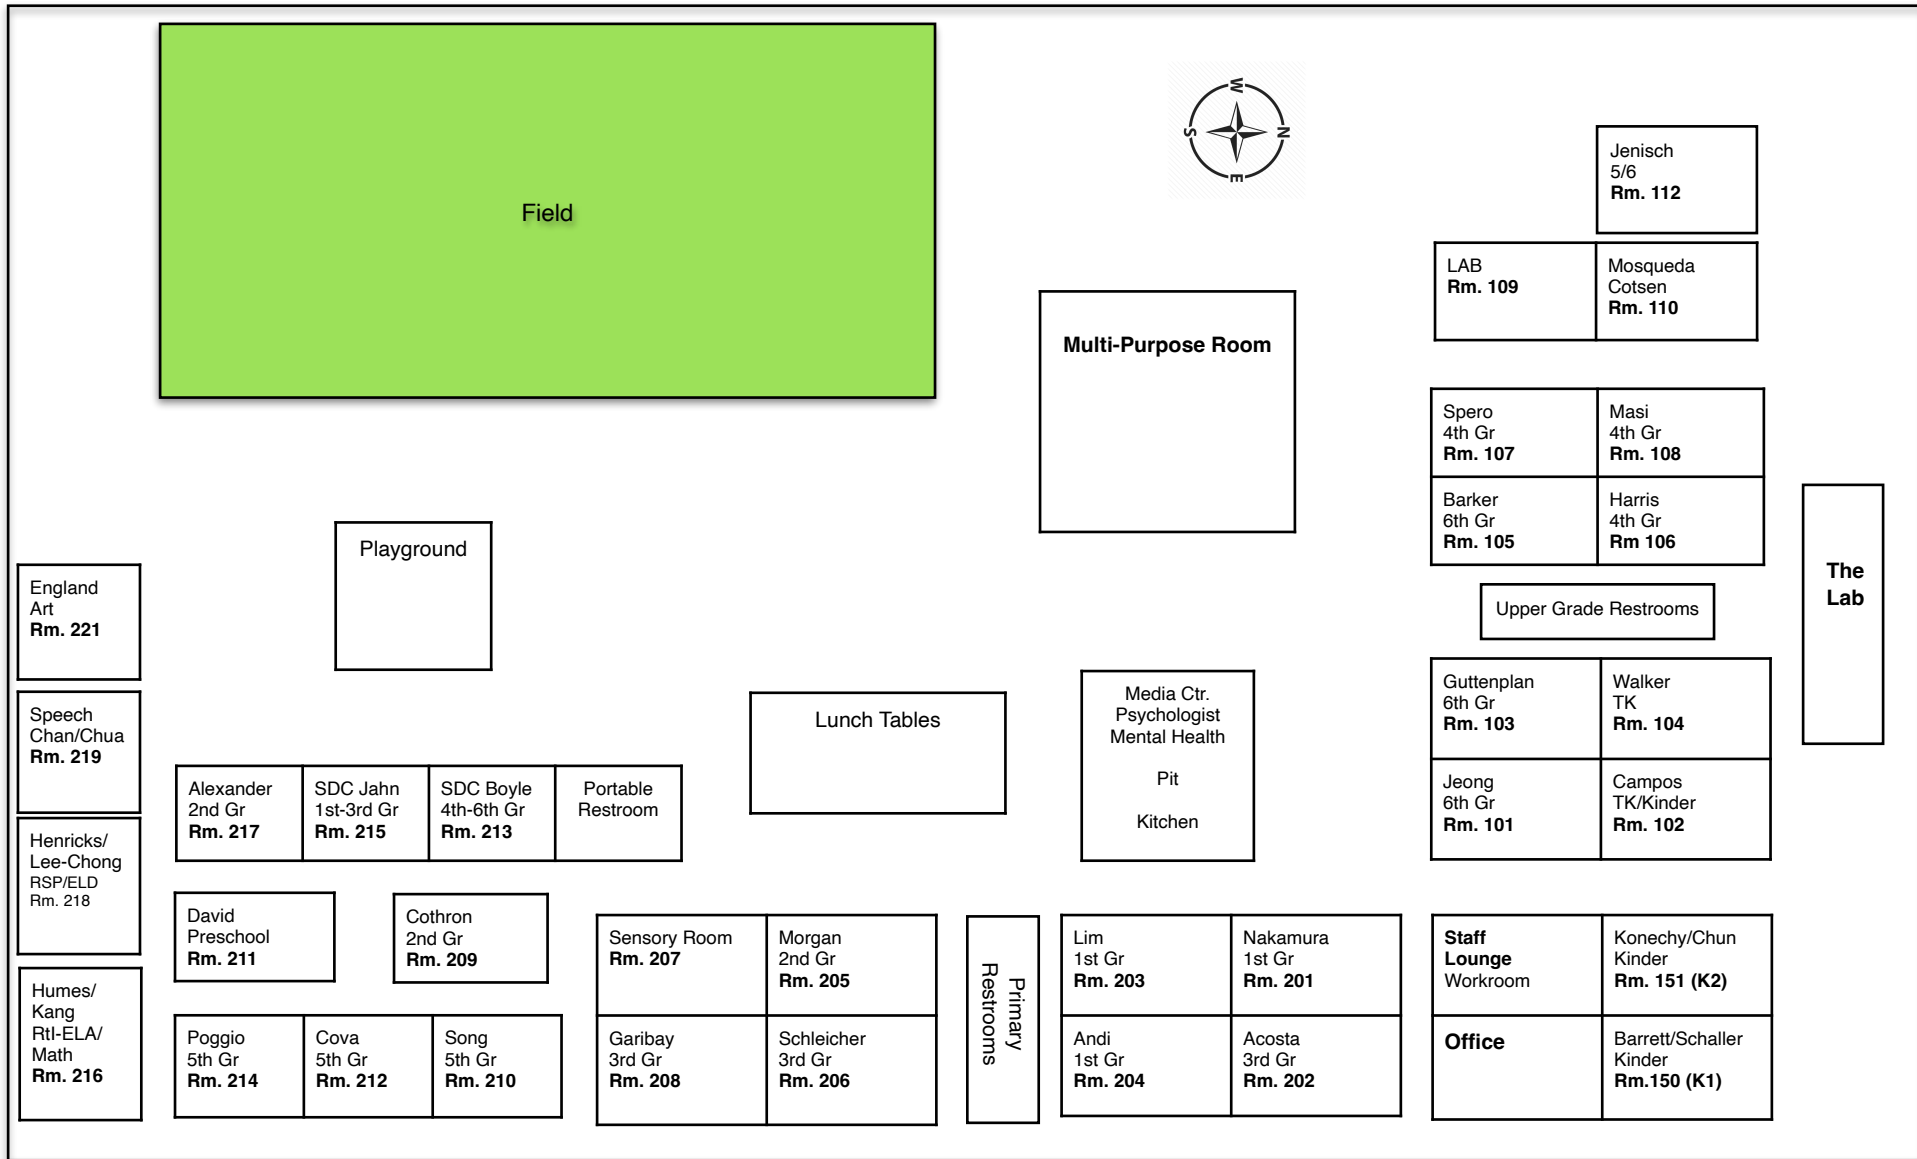

# Sunset Lane Elementary

2022/2023 School Map

2030 Sunset Lane

Fullerton, CA 92833

(714) 447-7750

S  
u  
n  
s  
e  
t  
L  
a  
n